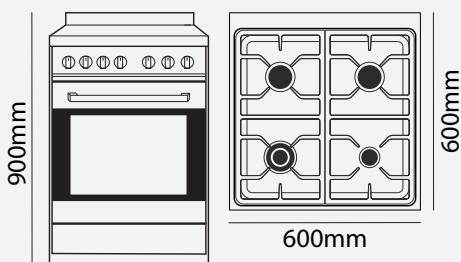

#### FS 600-GAS GAS

- 4 Functions
- Gas Oven / Gas Cook Top
- 70L Capacity
- Knob Control
- Triple Glazed Door
- 10A Electrical outlet
- LPG or Natural Gas
- Energy Efficiency: European A-level
- Flame Failure Safety
- 600w x 600d x 900h mm
- 7 Year Warranty